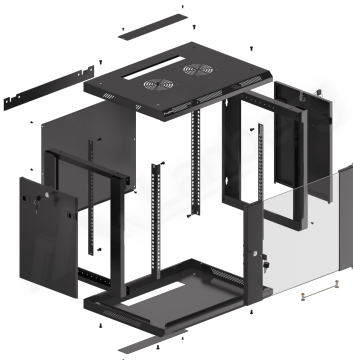

WF01-6409-10B

RACK CABINET 19" WALL-MOUNT

PRODUCT FEATURES:

- Made of high quality rolled steel
- Designed for self-assembly (FLAT PACK)
- Equipped with numbered mounting rails
- Has the ability to mount optional wheels
- Included wall mounting bracket
- Cable entry panel: top and bottom

PRODUCT SPECIFICATION:

Type of cabinet	Wall mount
Size	19"
ICT Height	9 U
Assembly type	Self-assembly
Weatherproof rating	IP20
Working depth	379,5 mm
Standard	ANSI/EIA RS-310-D, DIN 41491/PART 1, DIN 41494/PART 7, ETSI, IEC297-2:1982
Maximum static load	60 kg
Front door types	Temper glass
Slot amount for fans	2
Colour	Black
Front door thickness	5 mm
Upper & lower panel thickness	1,2 mm
Side panel thickness	1 mm
Mounting rails thickness	1,5 mm
Other elements sheet thickness	1,2 mm
Depth	450 mm
Weight	18 kg
Included Accessories	User guide, Grounding cable, M6 screws, Mounting bracket, Front lock, Side locks, Set of assembly elements