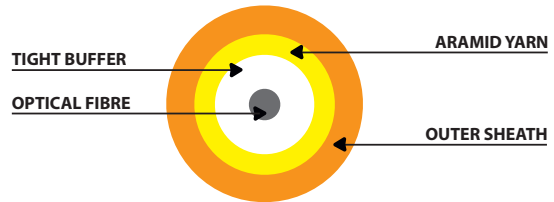

**FO-SUSU-SS11-0\_\_\_-YE**

# FIBER OPTIC PATCHCORD

**PRODUCT SPECIFICATION:**

- Connector type: SC
- Polishing standard: UPC - ULTRA PHYSICAL CONTACT
- Fiber type: G657A1
- Type of optical fiber: single-mode (SM)
- Fiber diameter: 9/125 μm
- Cable Construction: SIMPLEX
- Cable diameter: 3.0 mm
- Coating: LSZH, LSOH (Low smoke zero halogen)
- Insertion loss: ≤ 0,25 dB
- Return loss: ≥ 50 dB
- Operating temperature: -40 – 85°C
- Minimum bend radius: 10 mm
- Color: yellow
- Cable length: 2 m, 5 m, 10m