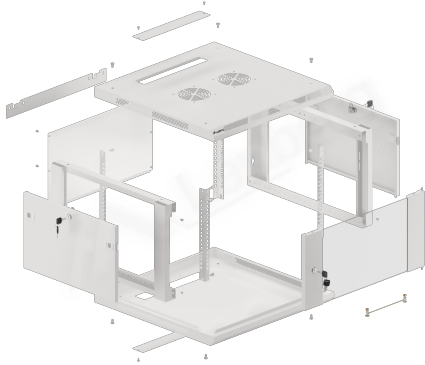

WF01-6606-10S

RACK CABINET 19" WALL-MOUNT

PRODUCT FEATURES:

- Made of high quality rolled steel
- Designed for self-assembly (FLAT PACK)
- Equipped with numbered mounting rails
- Has the ability to mount optional wheels
- Included wall mounting bracket
- Cable entry panel: top and bottom

PRODUCT SPECIFICATION:

Type of cabinet	Wall mount
Size	19"
ICT Height	6 U
Assembly type	Self-assembly
Weatherproof rating	IP20
Working depth	529,5 mm
Standard	ANSI/EIA RS-310-D, DIN 41491/PART 1, DIN 41494/PART 7, ETSI, IEC297-2:1982
Maximum static load	60 kg
Front door types	Temper glass
Slot amount for fans	2
Colour	Gray
Front door thickness	5 mm
Upper & lower panel thickness	1,2 mm
Side panel thickness	1 mm
Mounting rails thickness	1,5 mm
Other elements sheet thickness	1,2 mm
Depth	600 mm
Weight	18 kg
Included Accessories	User guide, Grounding cable, M6 screws, Mounting bracket, Front lock, Side locks, Set of assembly elements